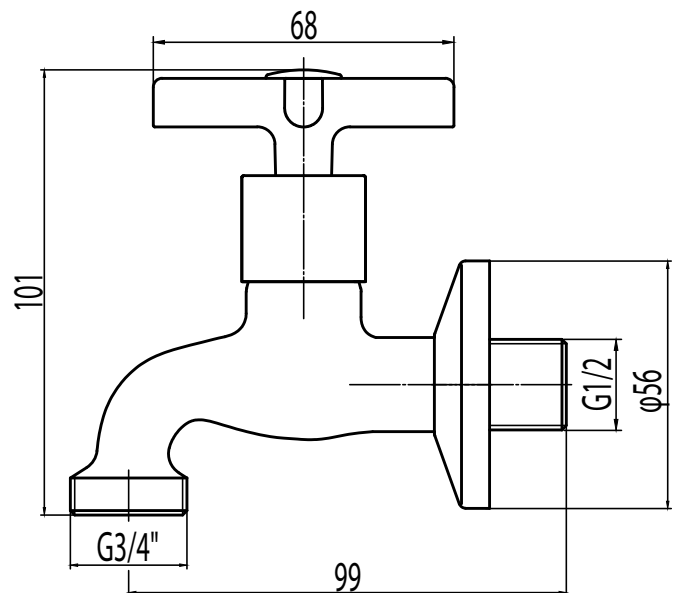

MODERNA HOSE BIB TAP

15mm

038736

SPECIFICATION SHEET

PRODUCT DETAILS

BRASS VALVE / EPDM WASHER BRASS VALVE WITH EPDM RUBBER WASHER

COVER PLATE ADJUSTABLE COVER PLATE

HOSE THREAD 3/4" THREADED HOSE OUTLET

TECHNICAL SPECIFICATIONS

FLOW RATE 27L/ MINUTE @ 3 BAR

SABS APPROVED*

BRASS GRADE DZR (dezincification resistant brass) Cz132

CHROME PLATING 200 HOUR SALT SPRAYED FINISH (Ni: 7 μ & Cr: 0.2 μ) THICKNESS

BSP THREADS 1/2" MALE THREAD