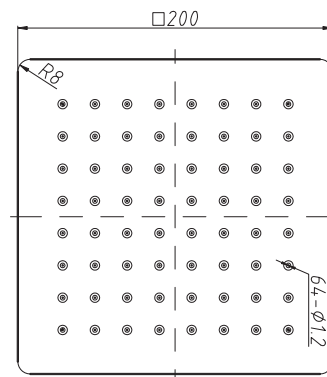

SLIMLINE SHOWER ROSE 200mm SQUARE

035814

SPECIFICATION SHEET

PRODUCT DETAILS

MATERIAL STAINLESS STEEL

COLOUR CHROME

CLEANING INSTRUCTIONS

1. Avoid cleaning agents containing ingredients, such as chlorine bleach, formic acid, acetic or Hydrochloric acid.
2. Wipe all surfaces using a soft unabrasive cloth, with warm soapy water.