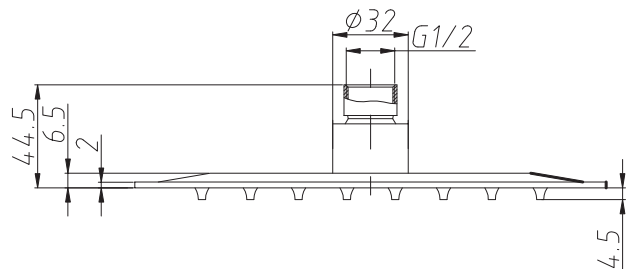

SLIMLINE SHOWER ROSE 200mm SQUARE

035814

SPECIFICATION SHEET

PRODUCT DETAILS

MATERIAL STAINLESS STEEL

COLOUR CHROME

CLEANING INSTRUCTIONS

1. Avoid cleaning agents containing ingredients, such as chlorine bleach, formic acid, acetic or Hydrochloric acid.
2. Wipe all surfaces using a soft unabrasive cloth, with warm soapy water.