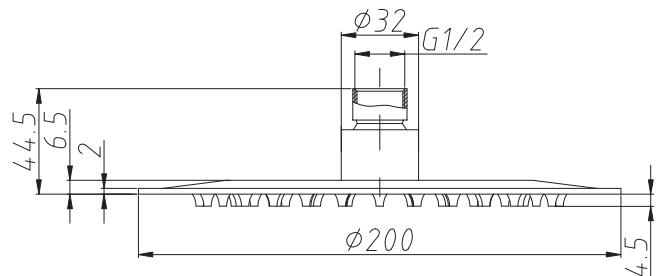

SLIMLINE SHOWER ROSE 200mm ROUND

035811

SPECIFICATION SHEET

PRODUCT DETAILS

MATERIAL STAINLESS STEEL

COLOUR CHROME

CLEANING INSTRUCTIONS

1. Avoid cleaning agents containing ingredients, such as chlorine bleach, formic acid, acetic or Hydrochloric acid.
2. Wipe all surfaces using a soft unabrasive cloth, with warm soapy water.