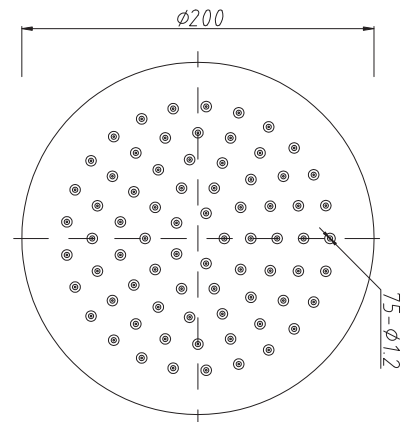

SLIMLINE SHOWER ROSE 200mm ROUND

035811

SPECIFICATION SHEET

PRODUCT DETAILS

MATERIAL STAINLESS STEEL

COLOUR CHROME

CLEANING INSTRUCTIONS

1. Avoid cleaning agents containing ingredients, such as chlorine bleach, formic acid, acetic or Hydrochloric acid.
2. Wipe all surfaces using a soft unabrasive cloth, with warm soapy water.