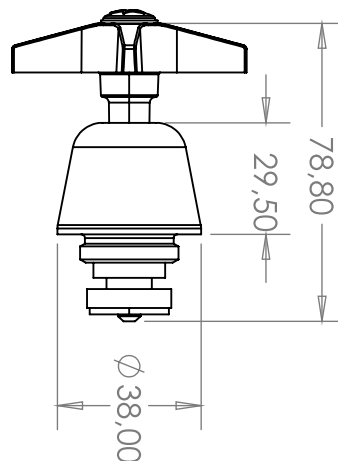

CONVERTER HEADPART HYDRUS

035804

SPECIFICATION SHEET

PRODUCT DETAILS

20mm HEAVY EXPOSED (PR)

CLEANING INSTRUCTIONS

1. Avoid cleaning agents containing ingredients, such as chlorine bleach, formic acid, acetic or Hydrochloric acid.
2. Wipe all surfaces using a soft unabrasive cloth, with warm soapy water.