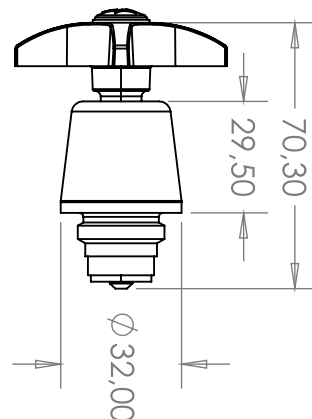

CONVERTER HEADPART HYDRUS

035802

SPECIFICATION SHEET

PRODUCT DETAILS

15mm HEAVY EXPOSED (PR)

CLEANING INSTRUCTIONS

1. Avoid cleaning agents containing ingredients, such as chlorine bleach, formic acid, acetic or Hydrochloric acid.
2. Wipe all surfaces using a soft unabrasive cloth, with warm soapy water.