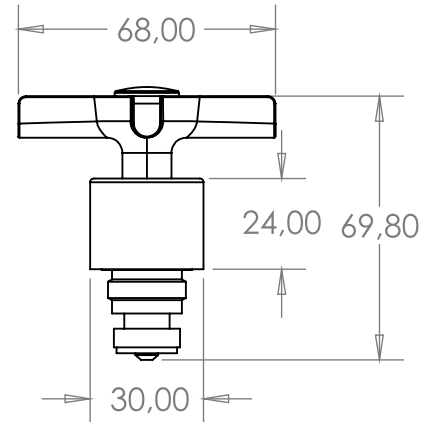

CONVERTER HEADPART MODERN

035788

SPECIFICATION SHEET

PRODUCT DETAILS

15mm LIGHT EXPOSED (PR)

CLEANING INSTRUCTIONS

1. Avoid cleaning agents containing ingredients, such as chlorine bleach, formic acid, acetic or Hydrochloric acid.
2. Wipe all surfaces using a soft unabrasive cloth, with warm soapy water.