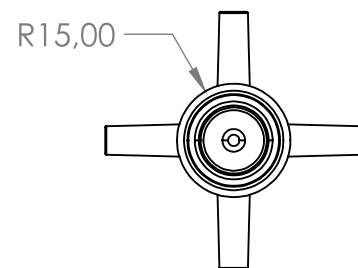

CONVERTER HEADPART MODERN

035788

SPECIFICATION SHEET

PRODUCT DETAILS

15mm LIGHT EXPOSED (PR)

CLEANING INSTRUCTIONS

1. Avoid cleaning agents containing ingredients, such as chlorine bleach, formic acid, acetic or Hydrochloric acid.
2. Wipe all surfaces using a soft unabrasive cloth, with warm soapy water.