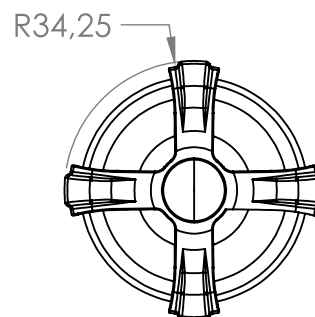

CONVERTER HEADPART CLASSIC

035783

SPECIFICATION SHEET

PRODUCT DETAILS

15mm LIGHT U/WALL (PR)

CLEANING INSTRUCTIONS

1. Avoid cleaning agents containing ingredients, such as chlorine bleach, formic acid, acetic or Hydrochloric acid.
2. Wipe all surfaces using a soft unabrasive cloth, with warm soapy water.