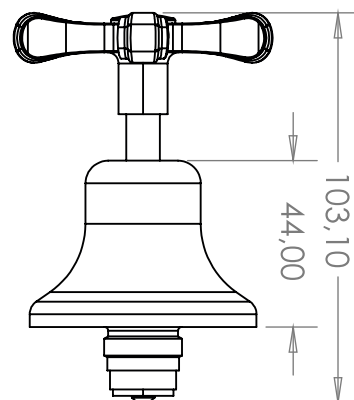

CONVERTER HEADPART CLASSIC

035783

SPECIFICATION SHEET

PRODUCT DETAILS

15mm LIGHT U/WALL (PR)

CLEANING INSTRUCTIONS

1. Avoid cleaning agents containing ingredients, such as chlorine bleach, formic acid, acetic or Hydrochloric acid.
2. Wipe all surfaces using a soft unabrasive cloth, with warm soapy water.