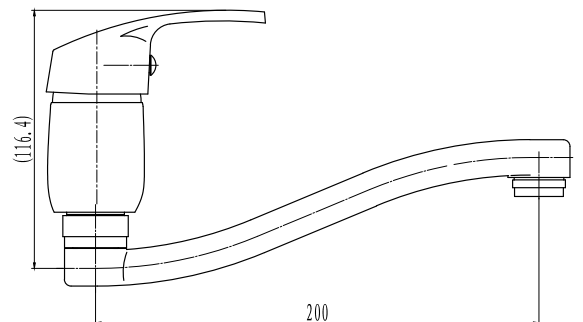

LYRA WALL TYPE SINK MIXER

034150

SPECIFICATION SHEET

PRODUCT DETAILS

CARTRIDGE HIGH QUALITY SUPERIOR SPEC CARTRIDGE

NEOPERL AERATOR EASY FLOW AERATOR

S-CONNECTORS STAINLESS STEEL S-CONNECTORS FOR
EASIER INSTALLATION

TECHNICAL SPECIFICATIONS

FLOW RATE 15L/ MINUTE @ 300Kpa

SABS APPROVED*

BRASS GRADE DZR (dezincification resistant brass) Cz132

CHROME PLATING 200 HOUR SALT SPRAYED FINISH (Ni: 7 μ
& Cr: 0.2 μ) THICKNESS

BSP THREADS 15mm MALE S-CON THREADS / 3/4" FEMALE
MIXER THREADS