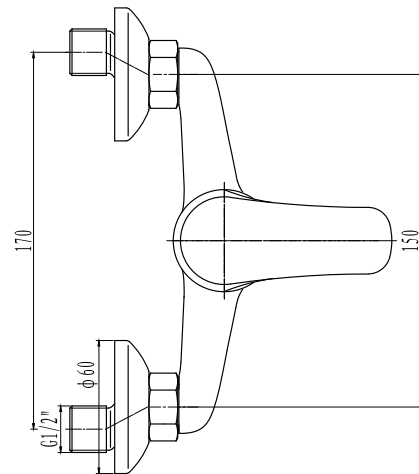

LYRA WALL TYPE SINK MIXER

034150

SPECIFICATION SHEET

PRODUCT DETAILS

CARTRIDGE HIGH QUALITY SUPERIOR SPEC CARTRIDGE

NEOPERL AERATOR EASY FLOW AERATOR

S-CONNECTORS STAINLESS STEEL S-CONNECTORS FOR
EASIER INSTALLATION

TECHNICAL SPECIFICATIONS

FLOW RATE 15L/ MINUTE @ 300Kpa

SABS APPROVED*

BRASS GRADE DZR (dezincification resistant brass) Cz132

CHROME PLATING 200 HOUR SALT SPRAYED FINISH (Ni: 7 μ
& Cr: 0.2 μ) THICKNESS

BSP THREADS 15mm MALE S-CON THREADS / 3/4" FEMALE
MIXER THREADS