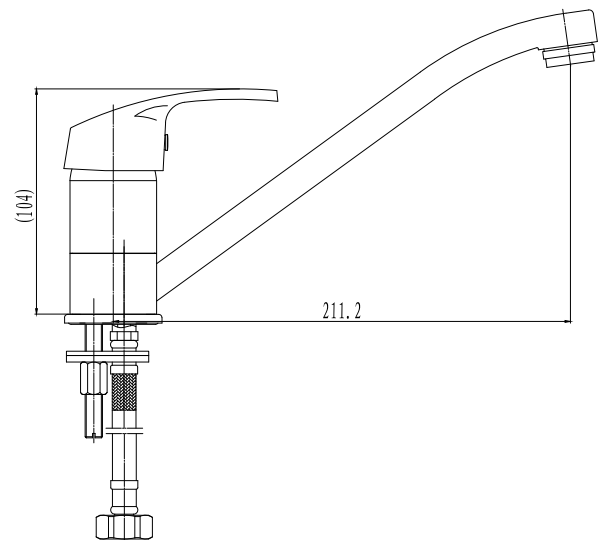

LYRA DECK TYPE SINK MIXER

034149

SPECIFICATION SHEET

PRODUCT DETAILS

CARTRIDGE HIGH QUALITY SUPERIOR SPEC CARTRIDGE

NEOPERL AERATOR EASY FLOW AERATOR

FIXATION SET STAINLESS STEEL FIXATION SET

450mm BRAIDED CONNECTORS EXTENDED MIXER BRAIDS

WITH OFFSET HEX'S FOR EASIER TIGHTENING & FOR AN
EASIER INSTALLATION

TECHNICAL SPECIFICATIONS

FLOW RATE 13L/ MINUTE @ 300Kpa

SABS APPROVED*

BRASS GRADE DZR (dezincification resistant brass) Cz132

CHROME PLATING 200 HOUR SALT SPRAYED FINISH (Ni: 7 μ
& Cr: 0.2 μ) THICKNESS