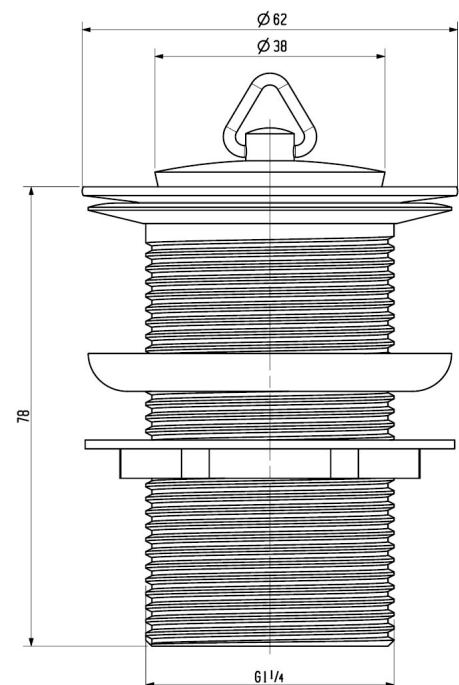

CLEANING INSTRUCTIONS

1. Avoid cleaning agents containing ingredients, such as chlorine bleach, formic acid, acetic or Hydrochloric acid.
2. Wipe all surfaces using a soft unabrasive cloth, with warm soapy water.

2 YEAR WARRANTY

WWW.PLUMBLINK.CO.ZA

Plumblink tries its best to ensure that the information given on our website is accurate. Although, we cannot guarantee this for certain, and accept no liability for any information.